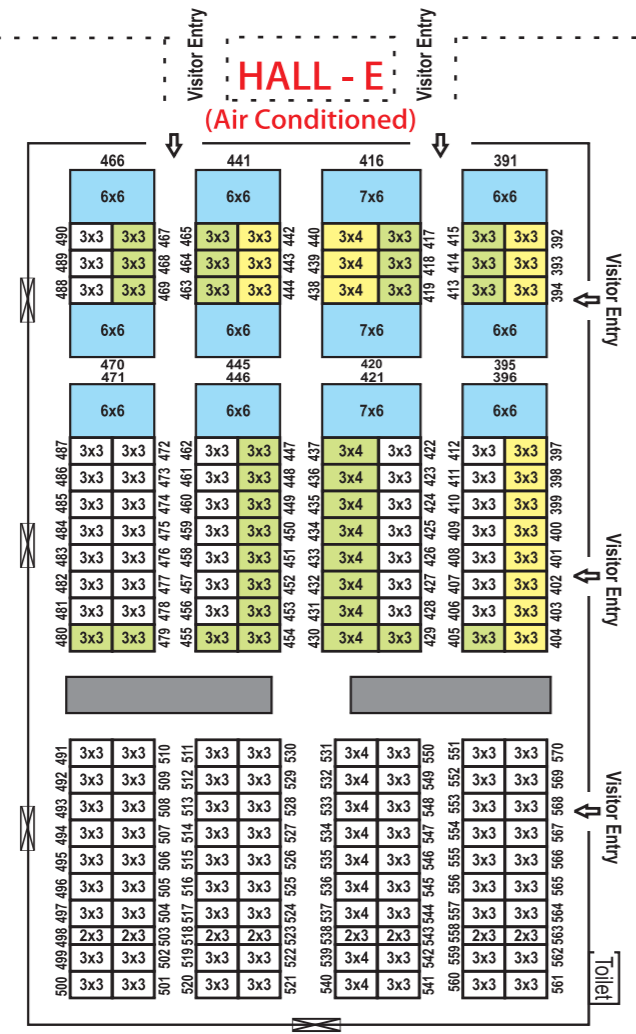

# FLOOR PLAN

Hall A (Air Conditioned)

Hall C (Air Conditioned)

Open Area Exhibits

Open Area Exhibits

ENTRY PLAZA

CAR PARKING

ENTRY →

← ENTRY

PATHWAY

HALL - E  
 (Air Conditioned)

HALL - D

Stall Sizes in Meters (Frontage x Depth)

Not to Scale

Hall E : Small and Lighter Exhibits only.