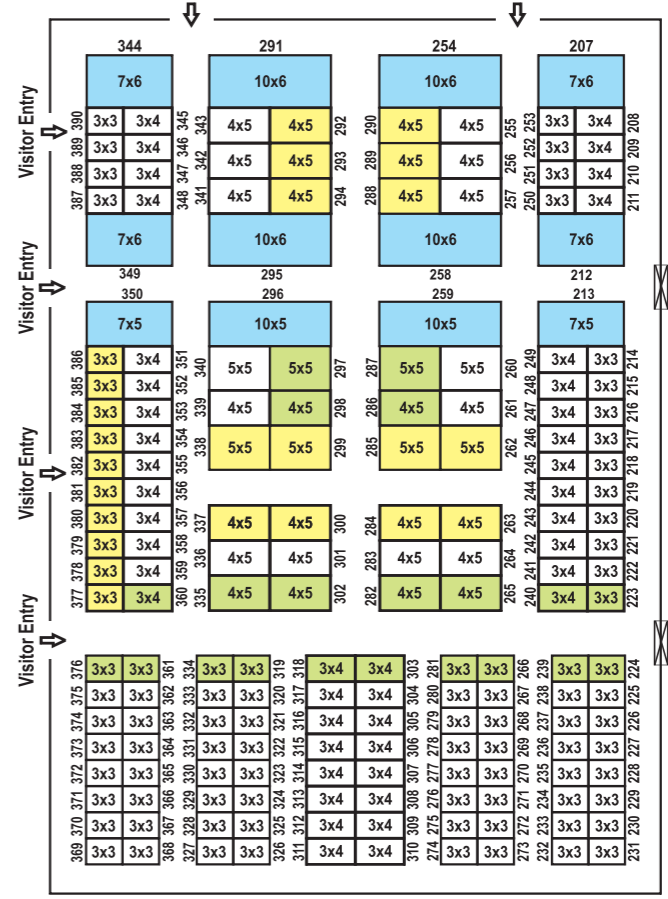

# FLOOR PLAN

Hall A (Air Conditioned)

Hall C (Air Conditioned)

Open Area Exhibits

Open Area Exhibits

ENTRY PLAZA

CAR PARKING

ENTRY →

← ENTRY

PATHWAY

HALL - E  
 (Air Conditioned)

HALL - D

Stall Sizes in Meters (Frontage x Depth)

Not to Scale

Hall E : Small and Lighter Exhibits only.