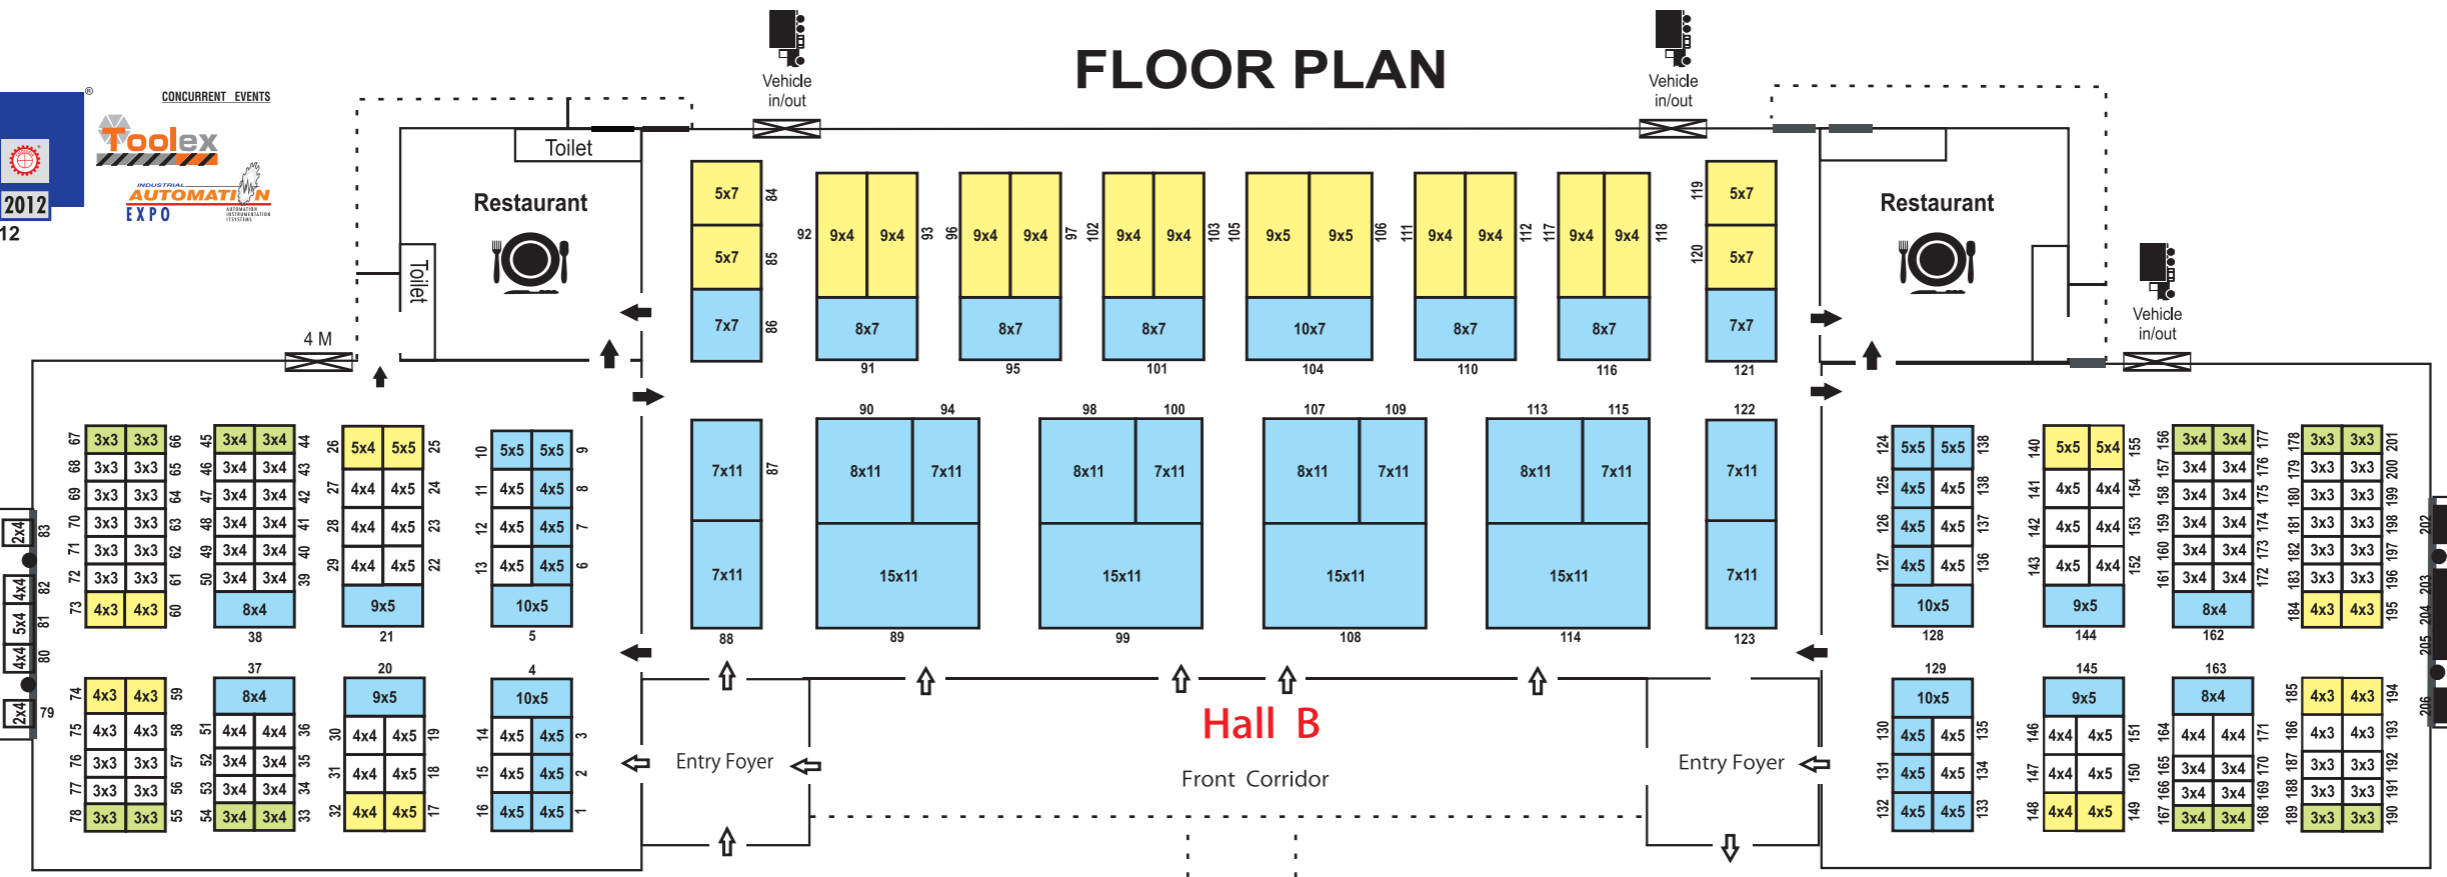

# FLOOR PLAN

Hall A (Air Conditioned)

Hall C (Air Conditioned)

Open Area Exhibits

Open Area Exhibits

ENTRY PLAZA

CAR PARKING

ENTRY →

← ENTRY

PATHWAY

HALL - E  
 (Air Conditioned)

HALL - D

Stall Sizes in Meters (Frontage x Depth)

Not to Scale

Hall E : Small and Lighter Exhibits only.